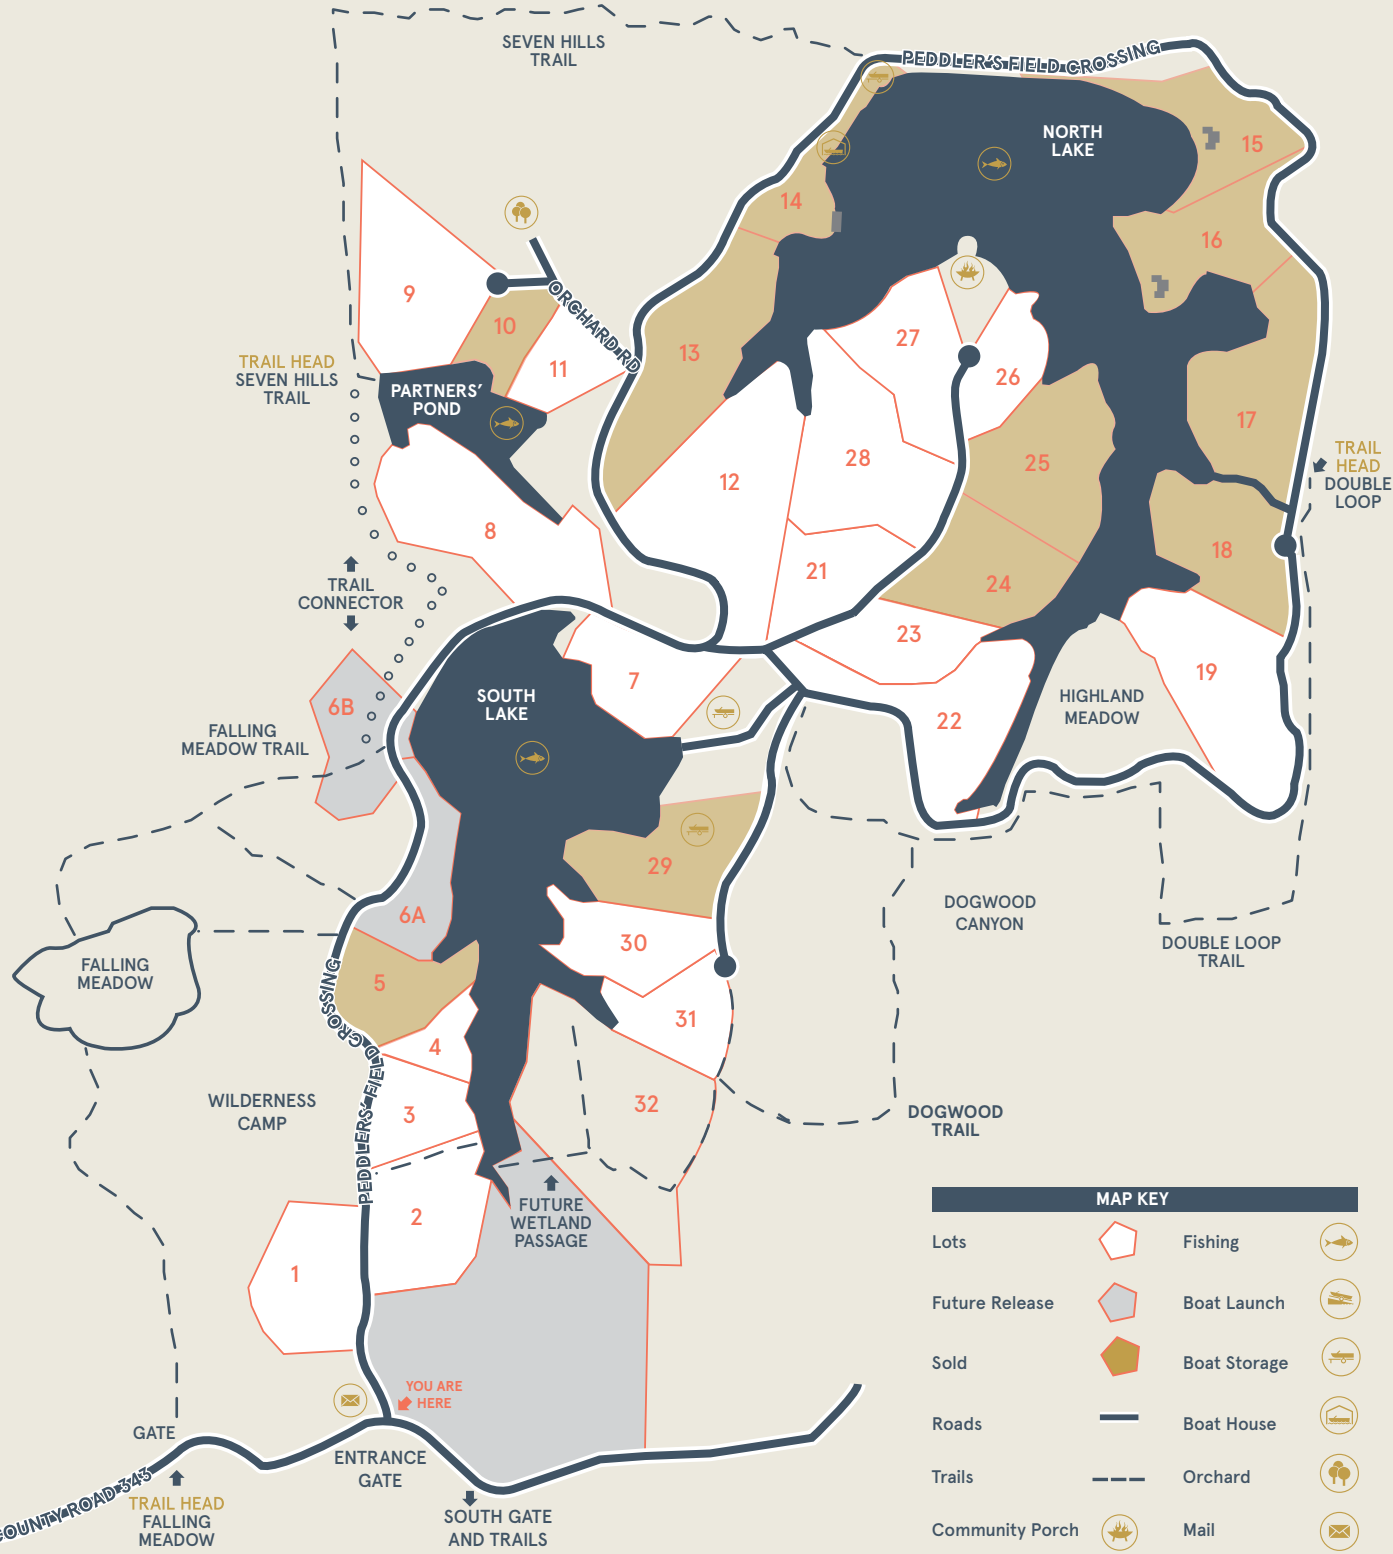

# Splinter Creek

A Lifestyle Community

[info@splintercreekms.com](mailto:info@splintercreekms.com)  
[splintercreekms.com](http://splintercreekms.com)

For gate code and tours:  
 601-946-0143