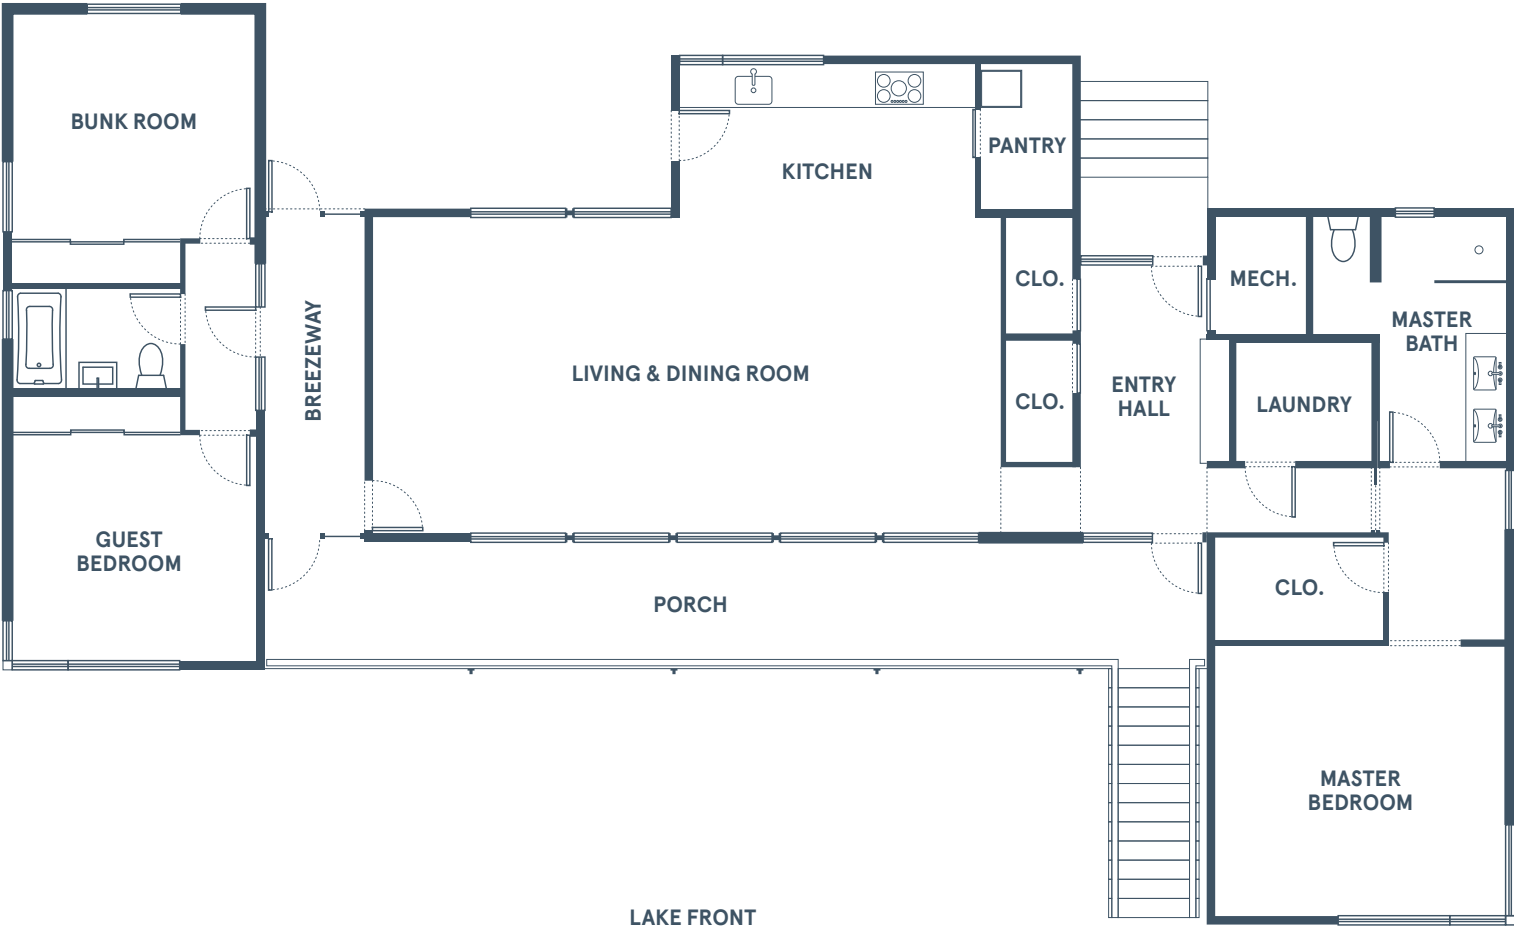

Splinter Creek House

Base House Floorplan

Type
Single Family

Total Sqft
2,200

Bath
02

Bed
03

LAKE FRONT