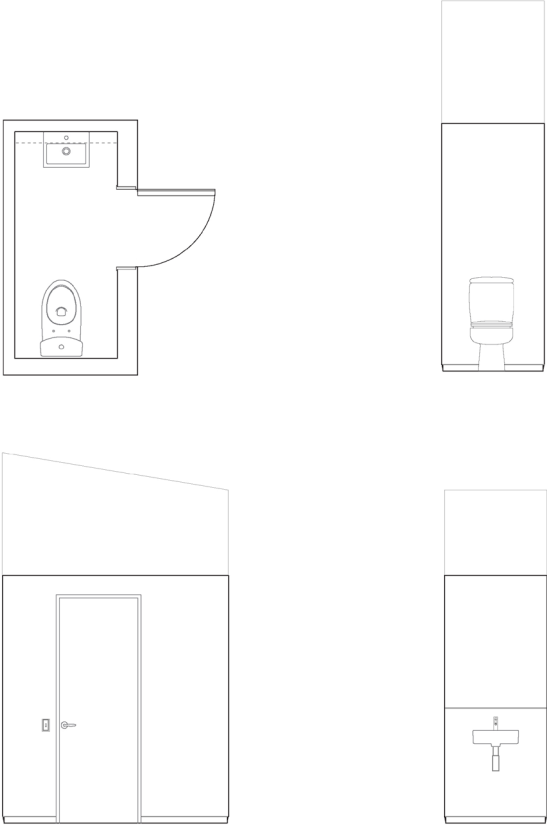

# Powder Room

### Specifications

- Half bathroom at entry in place of closet
- Steel shelf above sink
- Washed Douglas Fir walls
- Blackened steel framed mirror
- Apparatus Triad 3 fixture

**Cost:** Price On Request

Perspectived section

Floor Plan and Elevations