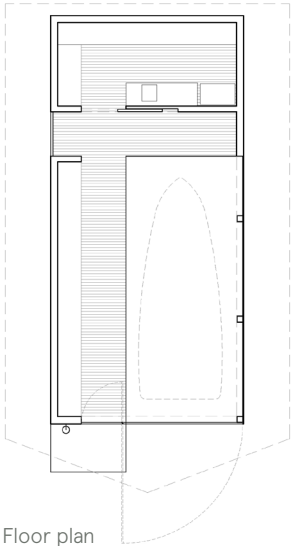

Perspective

Boathouse with Lift (limited to certain lots)

Specifications

- 630 sq.ft. boathouse
- 9' x 23' boat area dimensions
- Interior 4' wide platform with cabinets along the boat area wall
- Separate room with cabinetry and appliances

Cost: Price On Request

Floor plan

Elevations