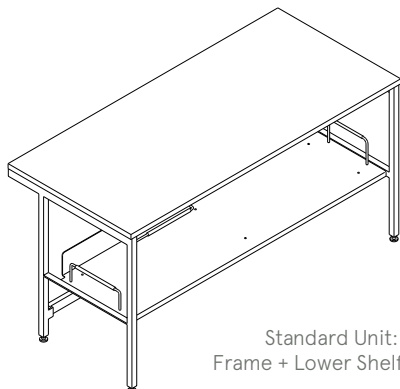

ABD Custom Kitchen Island

Specifications: 32" W 72" L 36" T

- Customizable: made to order in a variety of finishes, materials, and infill
- Shown in Model House with Hand-Blackened Steel Frame, Pietra Cardosa Stone Top, Footrest, Leather-Wrapped Towel Bar & Bookends
- Unique design & detailing, exquisite craftsmanship, custom functionality

www.andrewbeckerdesign.com

Cost: Price Available Upon Request

Showcased in Splinter Creek Model House

Leather-Wrapped Towel Bar

Hand-Blackened Steel Shelf + Bookend

Black-Oxide
Steel

Powder Coated
Steel

Pietra Cardosa
Stone